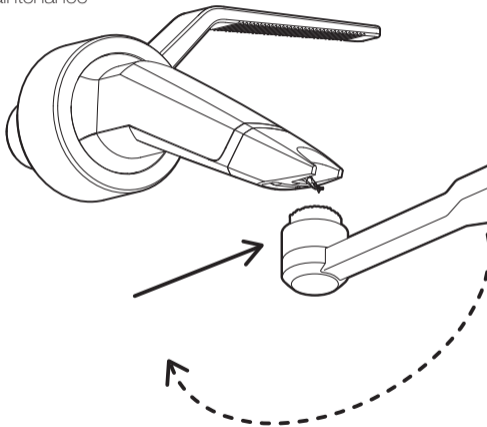

Stylus care and maintenance

Remove dust from the stylus regularly by using a stylus brush to obtain optimal sound reproduction.

Do not use alcohol, solvents, or any other cleaning fluids to clean the product as this may damage it.