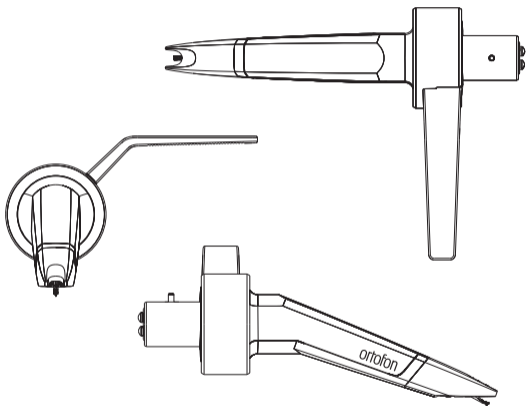

We wish you a joyful and premium listening experience with your new Concorde Music cartridge.

Mounting the *CONCORDE MUSIC* cartridge

1. To protect the stylus, it is recommended to keep the stylus guard on the stylus when installing or removing the cartridge.
2. Mount and connect the cartridge by plugging the cartridge into the end of the tonearm, and gently tighten the finger screw.
3. Please set the tracking force to 1.8 g to ensure optimal tracking and sound quality.
4. Adjust the anti-skating according to the record player's manual.