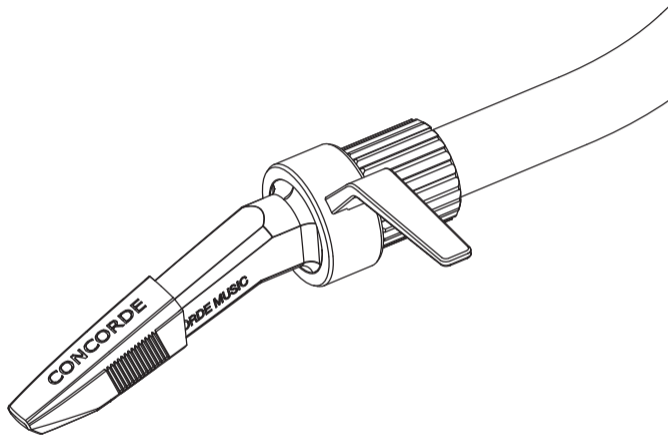

Building upon a rich legacy that began when launching the original Concorde, the Concorde Music holds a storied history as one of the most famous cartridges in the world of audio. Originally developed as a solution to the challenge of easy mounting on a tonearm without screws or wires, the Concorde's unique design earned the Danish Industrial Design Award and became an icon in the audio industry.

With an empowered motor featuring a quad-coil system and silver-plated oxygen-free copper, it delivers enriched sound, providing listeners with unmatched clarity and precision for an immersive music experience.

We wish you a joyful and premium listening experience with your new Concorde Music cartridge.

Mounting the *CONCORDE MUSIC* cartridge

1. To protect the stylus, it is recommended to keep the stylus guard on the stylus when installing or removing the cartridge.
2. Mount and connect the cartridge by plugging the cartridge into the end of the tonearm, and gently tighten the finger screw.
3. Please set the tracking force to 1.8 g to ensure optimal tracking and sound quality.
4. Adjust the anti-skating according to the record player's manual.