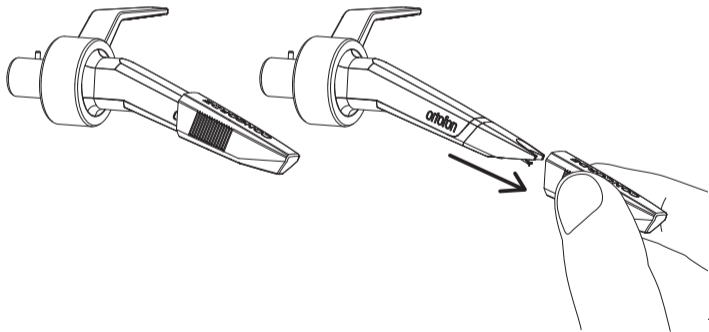

Stylus guard

Remove the stylus guard before use by holding each side of the guard with your fingers and gently moving it in the opposite direction of the stylus.